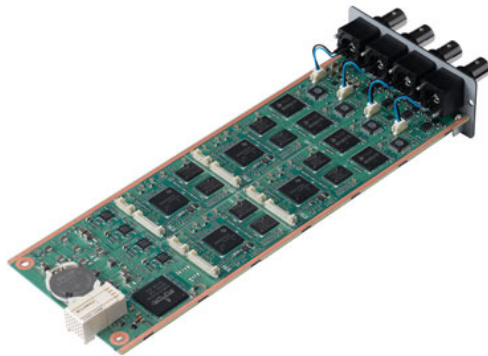

IP Transmitter

4-Ch IP Video server

- Four channel IP digital video server
- Video and Audio Realtime Transmission
- H.264, MPEG-4 & MJPEG compression modes
- Video Resolution: 4CIF/VGA/CIF
- Support PTZ control.
- Web Viewer by Internet Explorer or by Software included
- Blade Type

SPECIFICATIONS

Operating System	Embedded Linux
Video Inputs	4 CH Composite, BNC
Audio Inputs	1x 3.5mm jack
Audio Outputs	1x 3.5mm jack
Network	1000 BASE-T
Client OS	MS Windows XP / VISTA / 7
Web Browser	MS Internet Explorer 6.0 (or higher), Firefox, Google Chrome, Safari
Video Compression	H.264 / MPEG-4 / MJPEG, multiple codec
Video Resolution	4CIF (704x576), VGA (640x480), CIF (352x288)
Frame Rate	25 fps (704 x 576) per channel
Alarm Inputs	4
Alarm Outputs	4 Relay
Alarm Event	Motion detection, Alarm Input, Video loss

IP Transmitter

SPECIFICATIONS

Network Protocol	TCP/IP, UDP/IP, RTP(UDP), RTP(TCP), RTSP, NTP, HTTP, HTTPS, SSL, DHCP, PPPoE, FTP, SMTP, ICMP, IGMP, SNMPv1/v2c/v3(MIB-2), ARP, DNS, DDNS, ONVIF
UPnP	Supporting Auto Network Configuration
Network Streaming	TCP, UDP (Unicast, Multicast)
Audio Compression	G.711 u-law, Bi-Directional
Serial Interface(s)	4 x RS-485 (Half Duplex)
Protocol	Samsung-T/E, Pelco-P/D
IP Installer	IP installer application for all Samsung IP devices
Software Upgrade	Firmware Upgrade by Web Browser
DDNS	Supporting Samsung DDNS and Public DDNS servers
Operating Temperature	0°C ~ +40°C
Humidity	20 ~ 80%RH
Supply Voltage	5 VDC
Power Consumption	11 W
Weight	0,562 kg
Dimensions w*h*d	82 x 35 x 236.7 mm

DIMENSIONS

Design and specifications are subject to change without notice

Status 09/2011

IP Transmitter

SAMSUNG is full member of ONVIF

Driving network video through global standardization

SAMSUNG is participating as a member ONVIF, the Open Network Video Interface Forum. With a full membership in ONVIF, it is actively working with the goal to create a global standard for network video products.