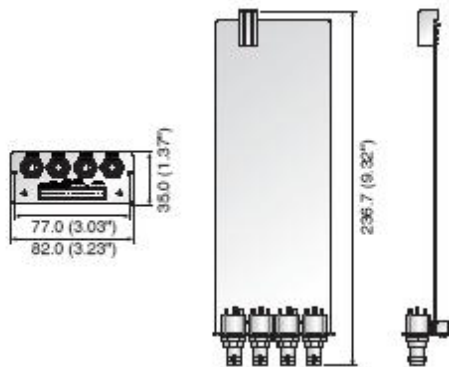

DIMENSIONS

Design and specifications are subject to change without notice

Status 09/2011